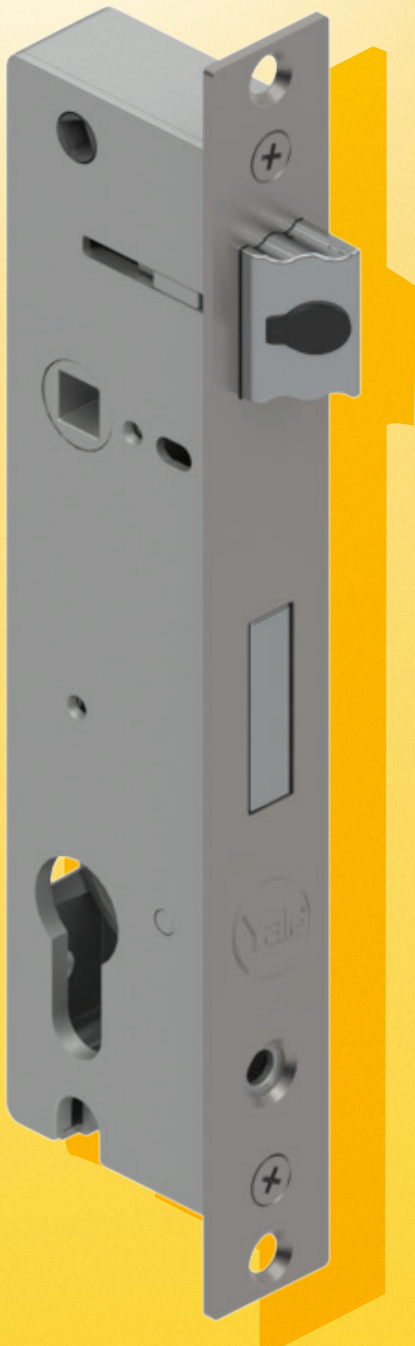

Yale

Induro™

2-Point Mortice Lock

The Induro mortice lock offers a new and improved locking system with enhanced furniture options available. When deadlocked, the Induro 2-Point provides increased security with two points of locking. Made specifically for the New Zealand environment, this is an ideal locking solution.

Features

- Upgraded furniture also comes with safety snib for at home security, enabling easy exit if required
- Features two points of locking including the latch and deadbolt
- The handing of the lockset is adjusted by reversing the orientation of the latchbolt
- Standard kits are supplied with furniture and keyed cylinder
- Can be keyed alike to other ASSA ABLOY CYL4™ 5-Pin locks for one key convenience
- Stainless steel forend plate
- Adjustable latch projection
- Achieves Australian Standards AS 4145.2-2008 Security Level S7 and Durability Level D7

Trusted every day

*Available with 30mm, 40mm, 50mm or 60mm backset

Specifications

Options

- Available with 30mm, 40mm, 50mm or 60mm backset
- Short Throw 2-Point
- Long Throw 2-Point
- Available with standard Verona and Palladium furniture or upgrade to Palladium Xtra and safety snib
- Double cylinder, cylinder and turnknob, half cylinder or half turnknob