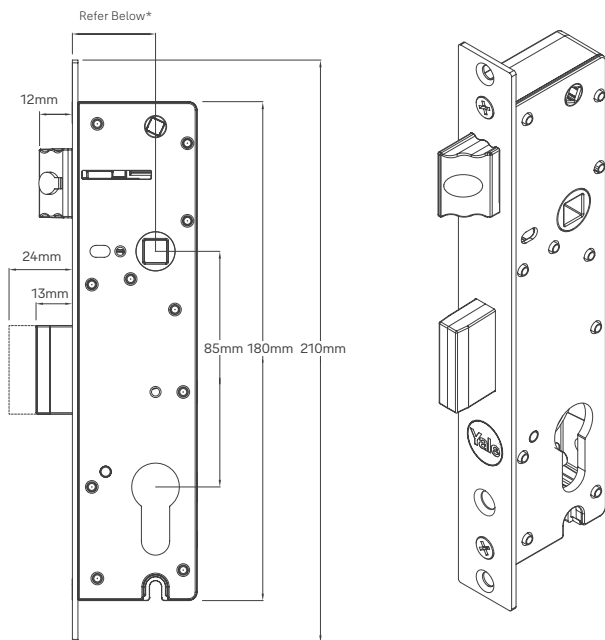

Yale

Induro™

2-Point Mortice Lock

The Induro mortice lock offers a new and improved locking system with enhanced furniture options available. When deadlocked, the Induro 2-Point provides increased security with two points of locking. Made specifically for the New Zealand environment, this is an ideal locking solution.

Features

- Upgraded furniture also comes with safety snib for at home security, enabling easy exit if required
- Features two points of locking including the latch and deadbolt
- The handing of the lockset is adjusted by reversing the orientation of the latchbolt
- Standard kits are supplied with furniture and keyed cylinder
- Can be keyed alike to other ASSA ABLOY CYL4™ 5-Pin locks for one key convenience
- Stainless steel forend plate
- Adjustable latch projection
- Achieves Australian Standards AS 4145.2-2008 Security Level S7 and Durability Level D7

Trusted every day

*Available with 30mm, 40mm, 50mm or 60mm backset

Specifications

Options

- Available with 30mm, 40mm, 50mm or 60mm backset
- Short Throw 2-Point
- Long Throw 2-Point
- Available with standard Verona and Palladium furniture or upgrade to Palladium Xtra and safety snib
- Double cylinder, cylinder and turnknob, half cylinder or half turnknob